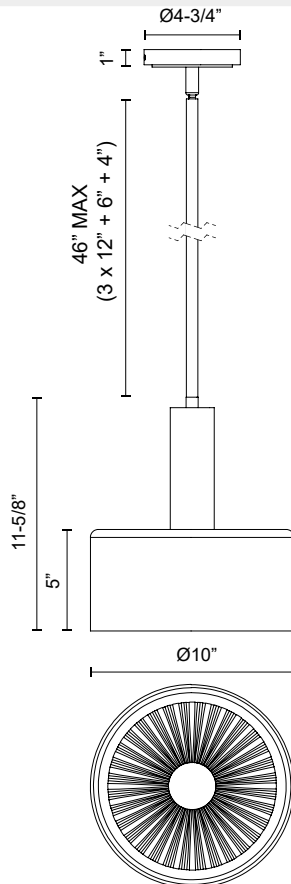

alora mood

P. 1.855.855.8926

CANADA: 19054 28TH Avenue Surrey - BC V3Z 6M3

USA: 3035 E. Lone Mountain Rd - Las Vegas, NV, 89081

ROYALE PD535010

FIXTURE DIMENSIONS	D10" x H11-5/8"
LAMP TYPE	E26
MAX WATTAGE	60W
BULB QTY	1
BULBS INCLUDED	No
VOLTAGE	120V
GLASS DETAILS	Clear Glass
MATERIAL	Glass; Steel;
ROD LENGTH	46" Max (3x12" + 1x6" + 1x4")
DIAMETER OF ROD	1/2"
WIRE LENGTH	60"
MINIMUM HANG HEIGHT	20"
SLOPED CEILING ADAPTABLE	Yes, Up to 45 Degrees
LOCATION	Dry
CANOPY DIMENSIONS	D4-3/4" x H1"
PAINT FINISH	AG01; MB01;

[D - Diameter, L - Length, W - Width, H - Height, E - Extension]

AVAILABLE FINISHES:

PD535010AGCL
Aged Gold/Clear
Glass

PD535010MBCL
Clear Glass/Matte
Black

*For complete warranty terms, please visit: www.aloralighting.com/warranty